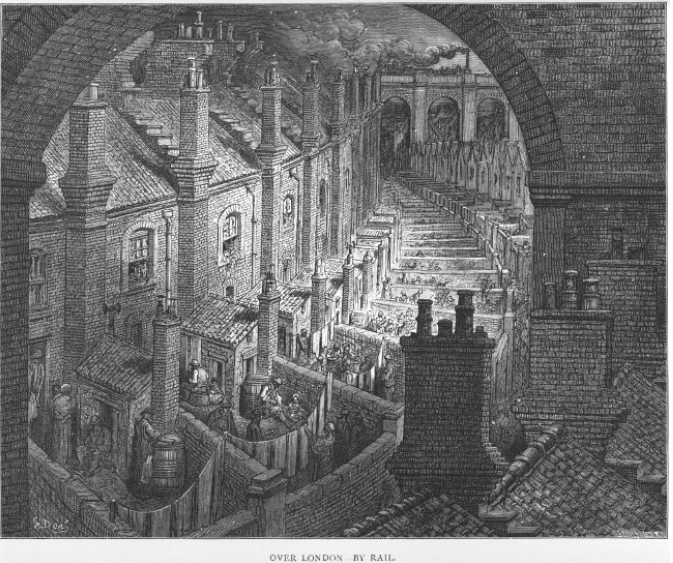

Engravings of Victorian London by Gustave Doré

1)

2)

Tasks:

- a) Describe the pictures.
- b) Explain the link between these scenes and the Age of the Industrial Revolution.

3)

4)

Sources:
https://upload.wikimedia.org/wikipedia/commons/c/c8/Dore_London.jpg,
https://commons.wikimedia.org/wiki/File:Seven_Dials_by_Gustav_Dore_1872.jpg
https://commons.wikimedia.org/wiki/File:Opium_den,_East_end_Wellcome_L0000880.jpg,
<http://www.victorianweb.org/art/illustration/dore/london/32.html>