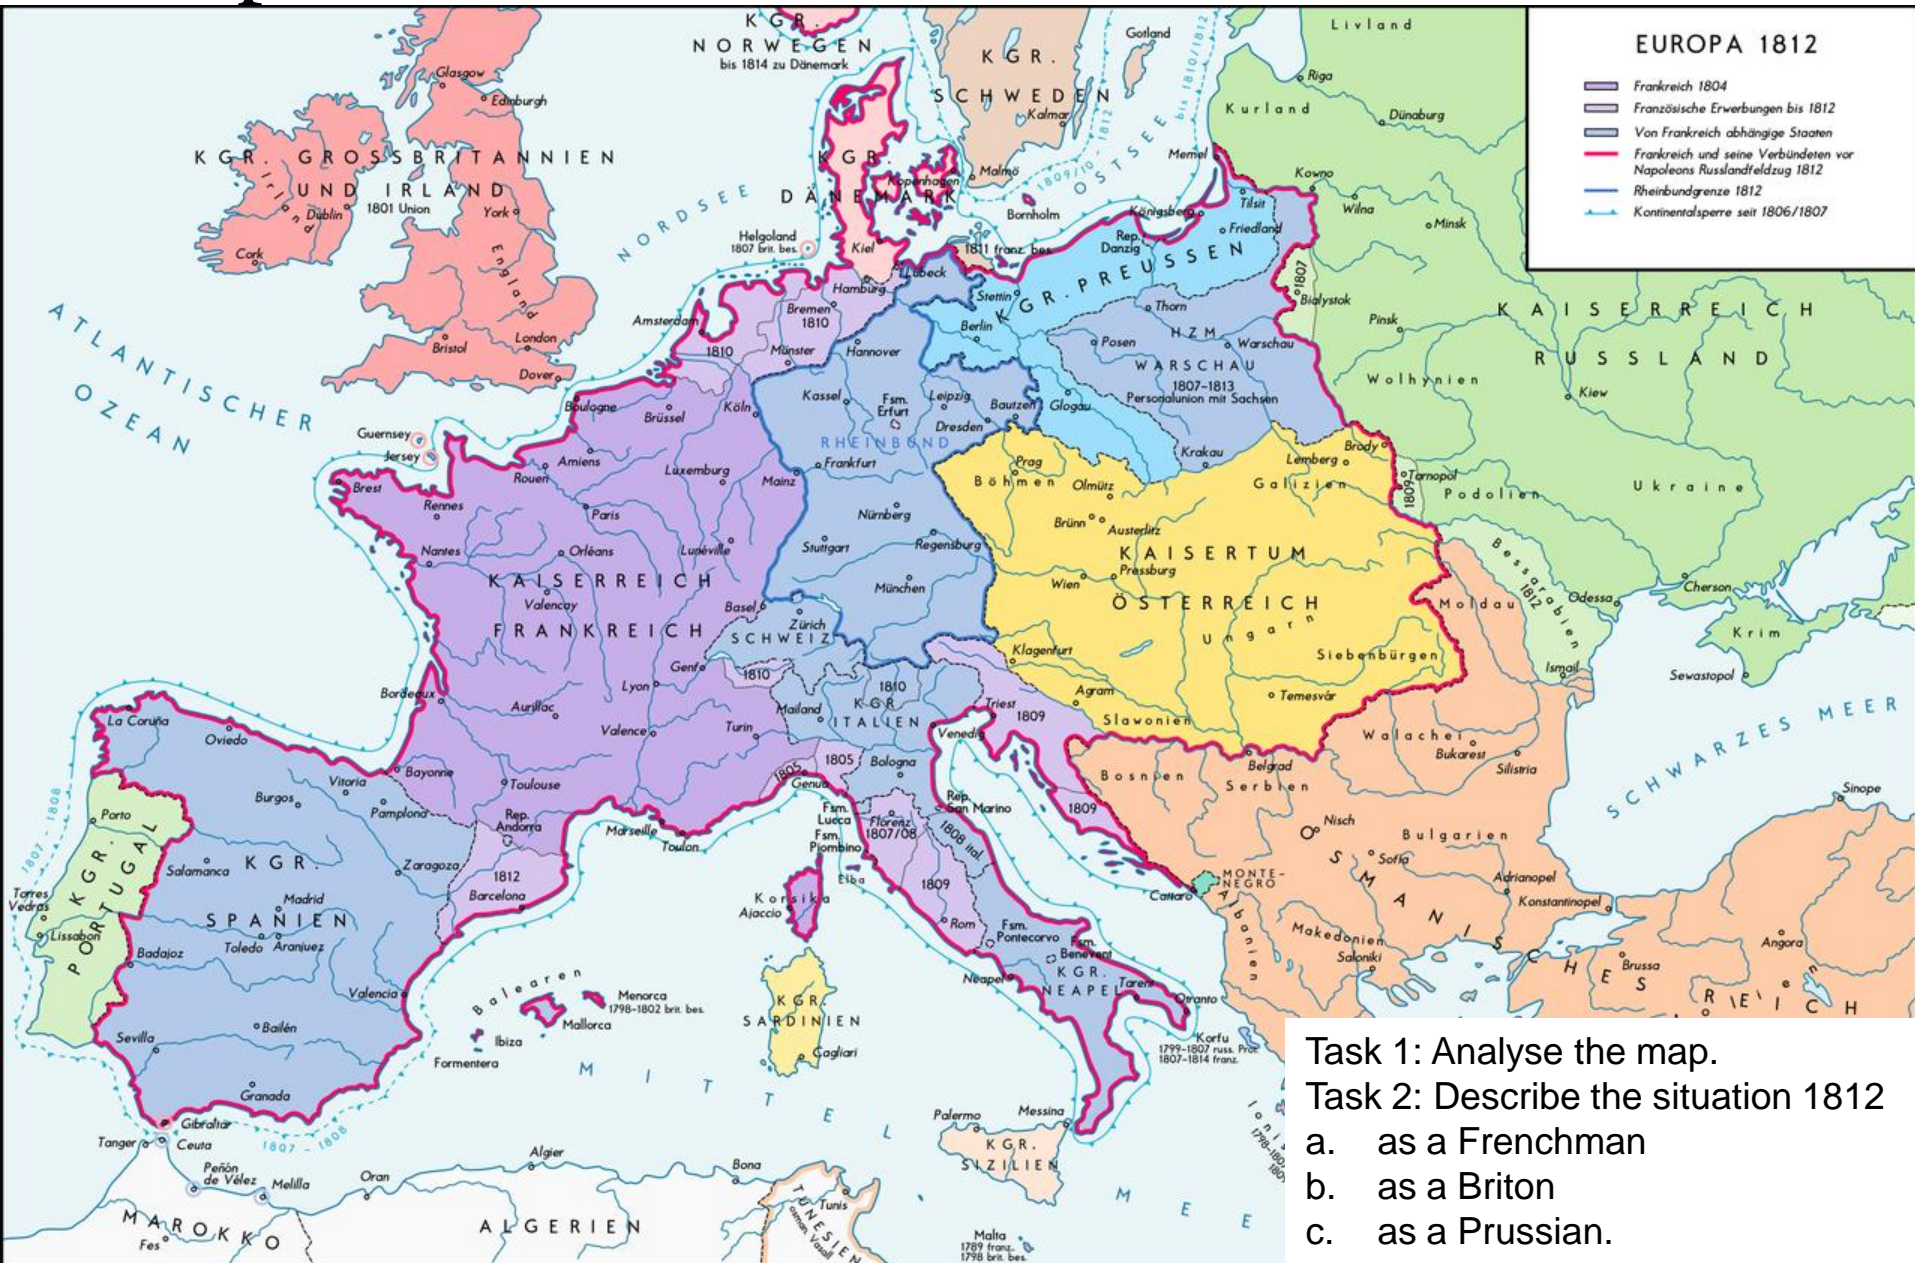

Europe 1812

© Jan Kulok -

www.geschichte-bw.de

Task 1: Analyse the map.

Task 2: Describe the situation 1812

- as a Frenchman
- as a Briton
- as a Prussian.